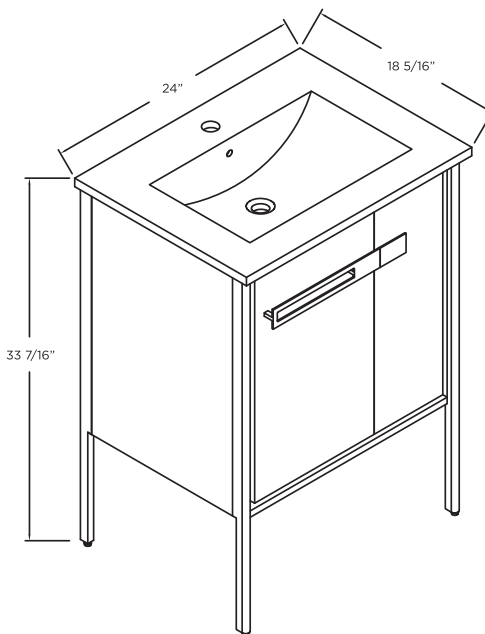

SPECIFICATIONS / TECHNICAL DATA

VANITY COLLECTION

OAKVILLE

24"

FLOOR STANDING

ATTENTION! Dimensions may vary by up to 3/8". It is highly recommended to pull all dimensions of actual model for installation and measuring purposes.

MODEL# OK24