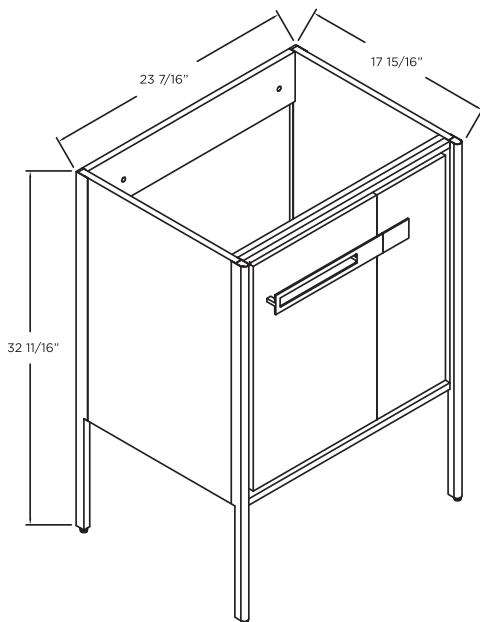

SPECIFICATIONS / TECHNICAL DATA

VANITY COLLECTION

OAKVILLE

24"

FLOOR STANDING

ATTENTION! Dimensions may vary by up to 3/8". It is highly recommended to pull all dimensions of actual model for installation and measuring purposes.

MODEL# OK24