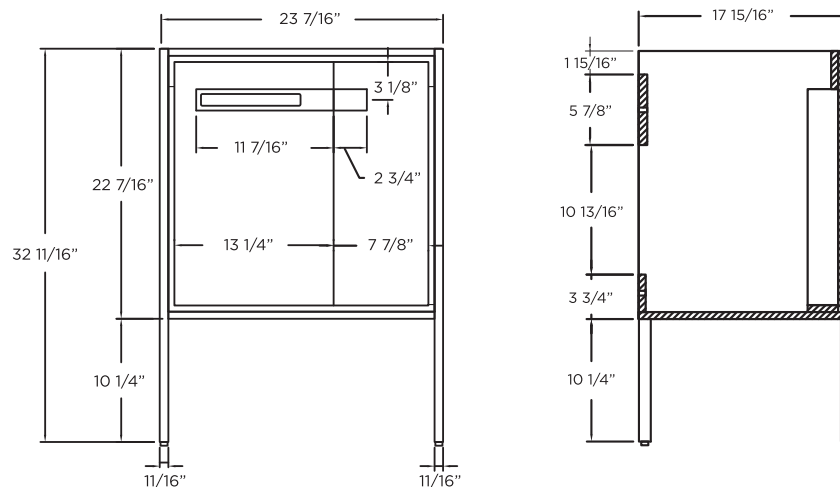

SPECIFICATIONS / TECHNICAL DATA

VANITY COLLECTION

OAKVILLE

24"

FLOOR STANDING

ATTENTION! Dimensions may vary by up to 3/8". It is highly recommended to pull all dimensions of actual model for installation and measuring purposes.